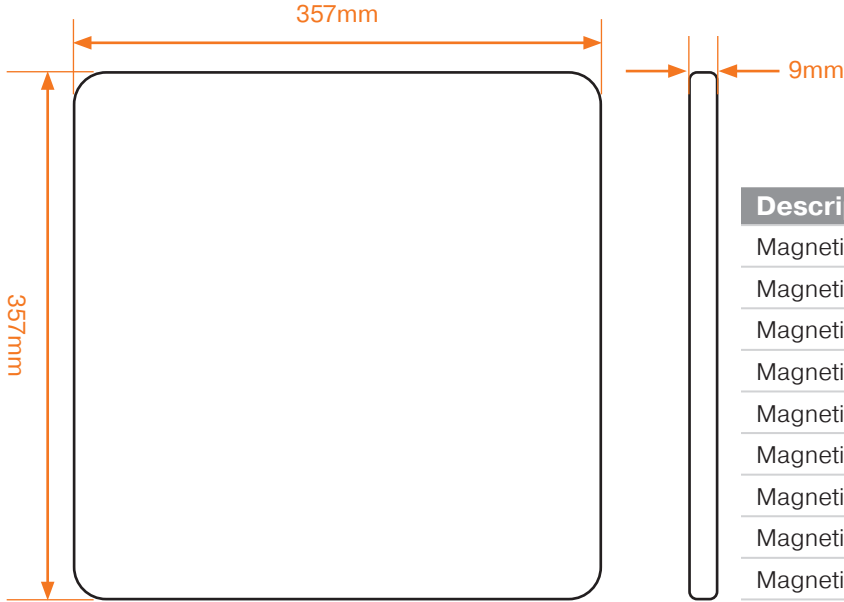

Magnetic tile boards

Description	Code
Magnetic Square Tile 360x360mm White	1903802
Magnetic Square Tile 360x360mm green	1903773
Magnetic Square Tile 360x360mm pink	1903803
Magnetic Square Tile 360x360mm black	1903774
Magnetic Square Tile 360x360mm blue	1903873
Magnetic Square Tile 360x360mm purple	1903897
Magnetic Square Tile 360x360mm Burnt Orange	1915622
Magnetic Square Tile 360x360mm Dusty Pink	1915623
Magnetic Square Tile 360x360mm Light Blue	1915624