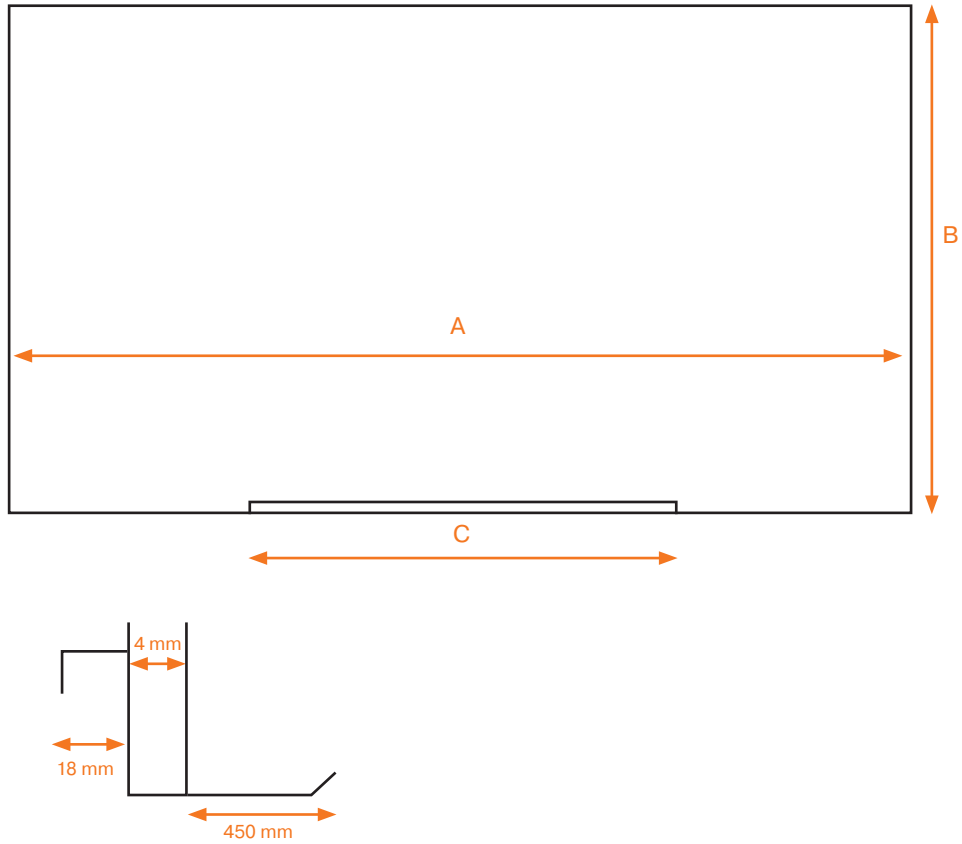

Impression Pro Glass – Magnetic whiteboards

Product	SKU
Impression Pro Glass Magnetic Whiteboard, 1900x1000mm	1905190
Impression Pro Glass Magnetic Whiteboard, 1900x1000mm	1905186
Impression Pro Glass Magnetic Whiteboard, 1900x1000mm	1905182
Impression Pro Glass Magnetic Whiteboard, 1900x1000mm	1905178
Impression Pro Glass Magnetic Whiteboard, 1260x710mm	1905189
Impression Pro Glass Magnetic Whiteboard, 1260x710mm	1905185
Impression Pro Glass Magnetic Whiteboard, 1260x710mm	1905181
Impression Pro Glass Magnetic Whiteboard, 1260x710mm	1905177
Impression Pro Glass Magnetic Whiteboard, 1000x560mm	1905188
Impression Pro Glass Magnetic Whiteboard, 1000x560mm	1905184
Impression Pro Glass Magnetic Whiteboard, 1000x560mm	1905180
Impression Pro Glass Magnetic Whiteboard, 1000x560mm	1905176
Impression Pro Glass Magnetic Whiteboard, 680x380mm	1905187
Impression Pro Glass Magnetic Whiteboard, 680x380mm	1905183
Impression Pro Glass Magnetic Whiteboard, 680x380mm	1905179
Impression Pro Glass Magnetic Whiteboard, 680x380mm	1905175

Impression Pro Glass – Magnetic whiteboards

mm (+/- 2mm)			
Size	A	B	C
31"	677	381	450
45"	933	559	450
57"	1264	711	600
85"	1883	1059	900