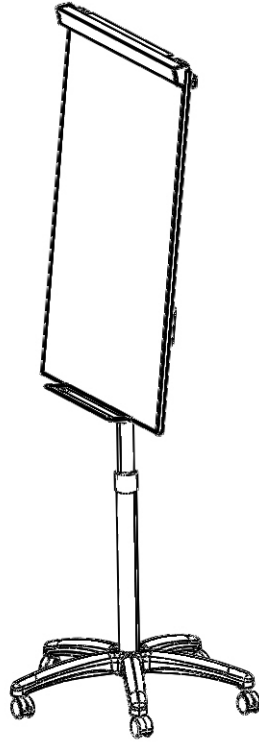

Impression Pro Easels

Product	SKU
Nobo Impression Pro Mobile Easel	1902386
Nobo Impression Pro Mobile Easel (retail packed)	1915137
Nobo Impression Pro Mobile Easel including extendable display arms	1901920