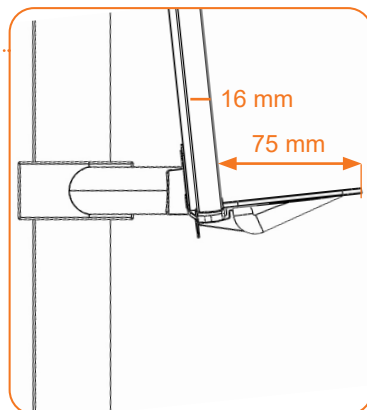

Impression Pro Easels

Product	SKU
Nobo Impression Pro Mobile Easel	1902386
Nobo Impression Pro Mobile Easel (retail packed)	1915137
Nobo Impression Pro Mobile Easel including extendable display arms	1901920