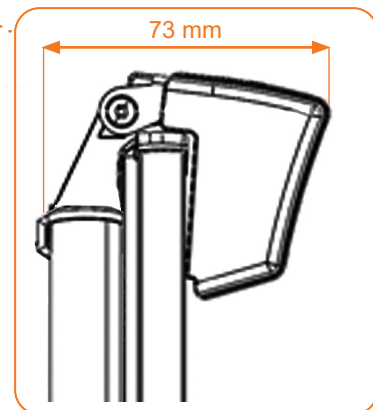

Impression Pro Easels

Product	SKU
Nobo Impression Pro Mobile Easel	1902386
Nobo Impression Pro Mobile Easel (retail packed)	1915137
Nobo Impression Pro Mobile Easel including extendable display arms	1901920