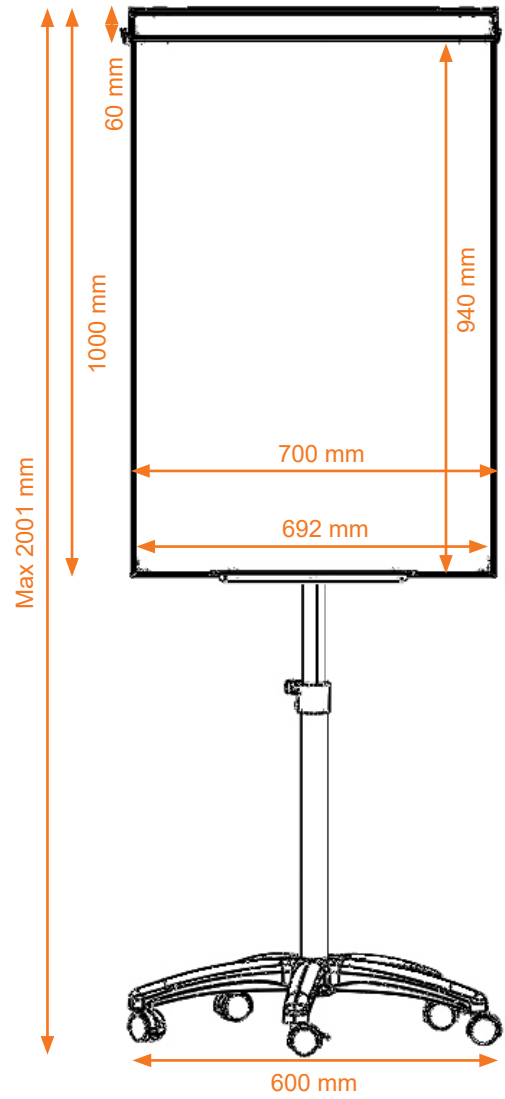

Impression Pro Easels

Product	SKU
Nobo Impression Pro Mobile Easel	1902386
Nobo Impression Pro Mobile Easel (retail packed)	1915137
Nobo Impression Pro Mobile Easel including extendable display arms	1901920